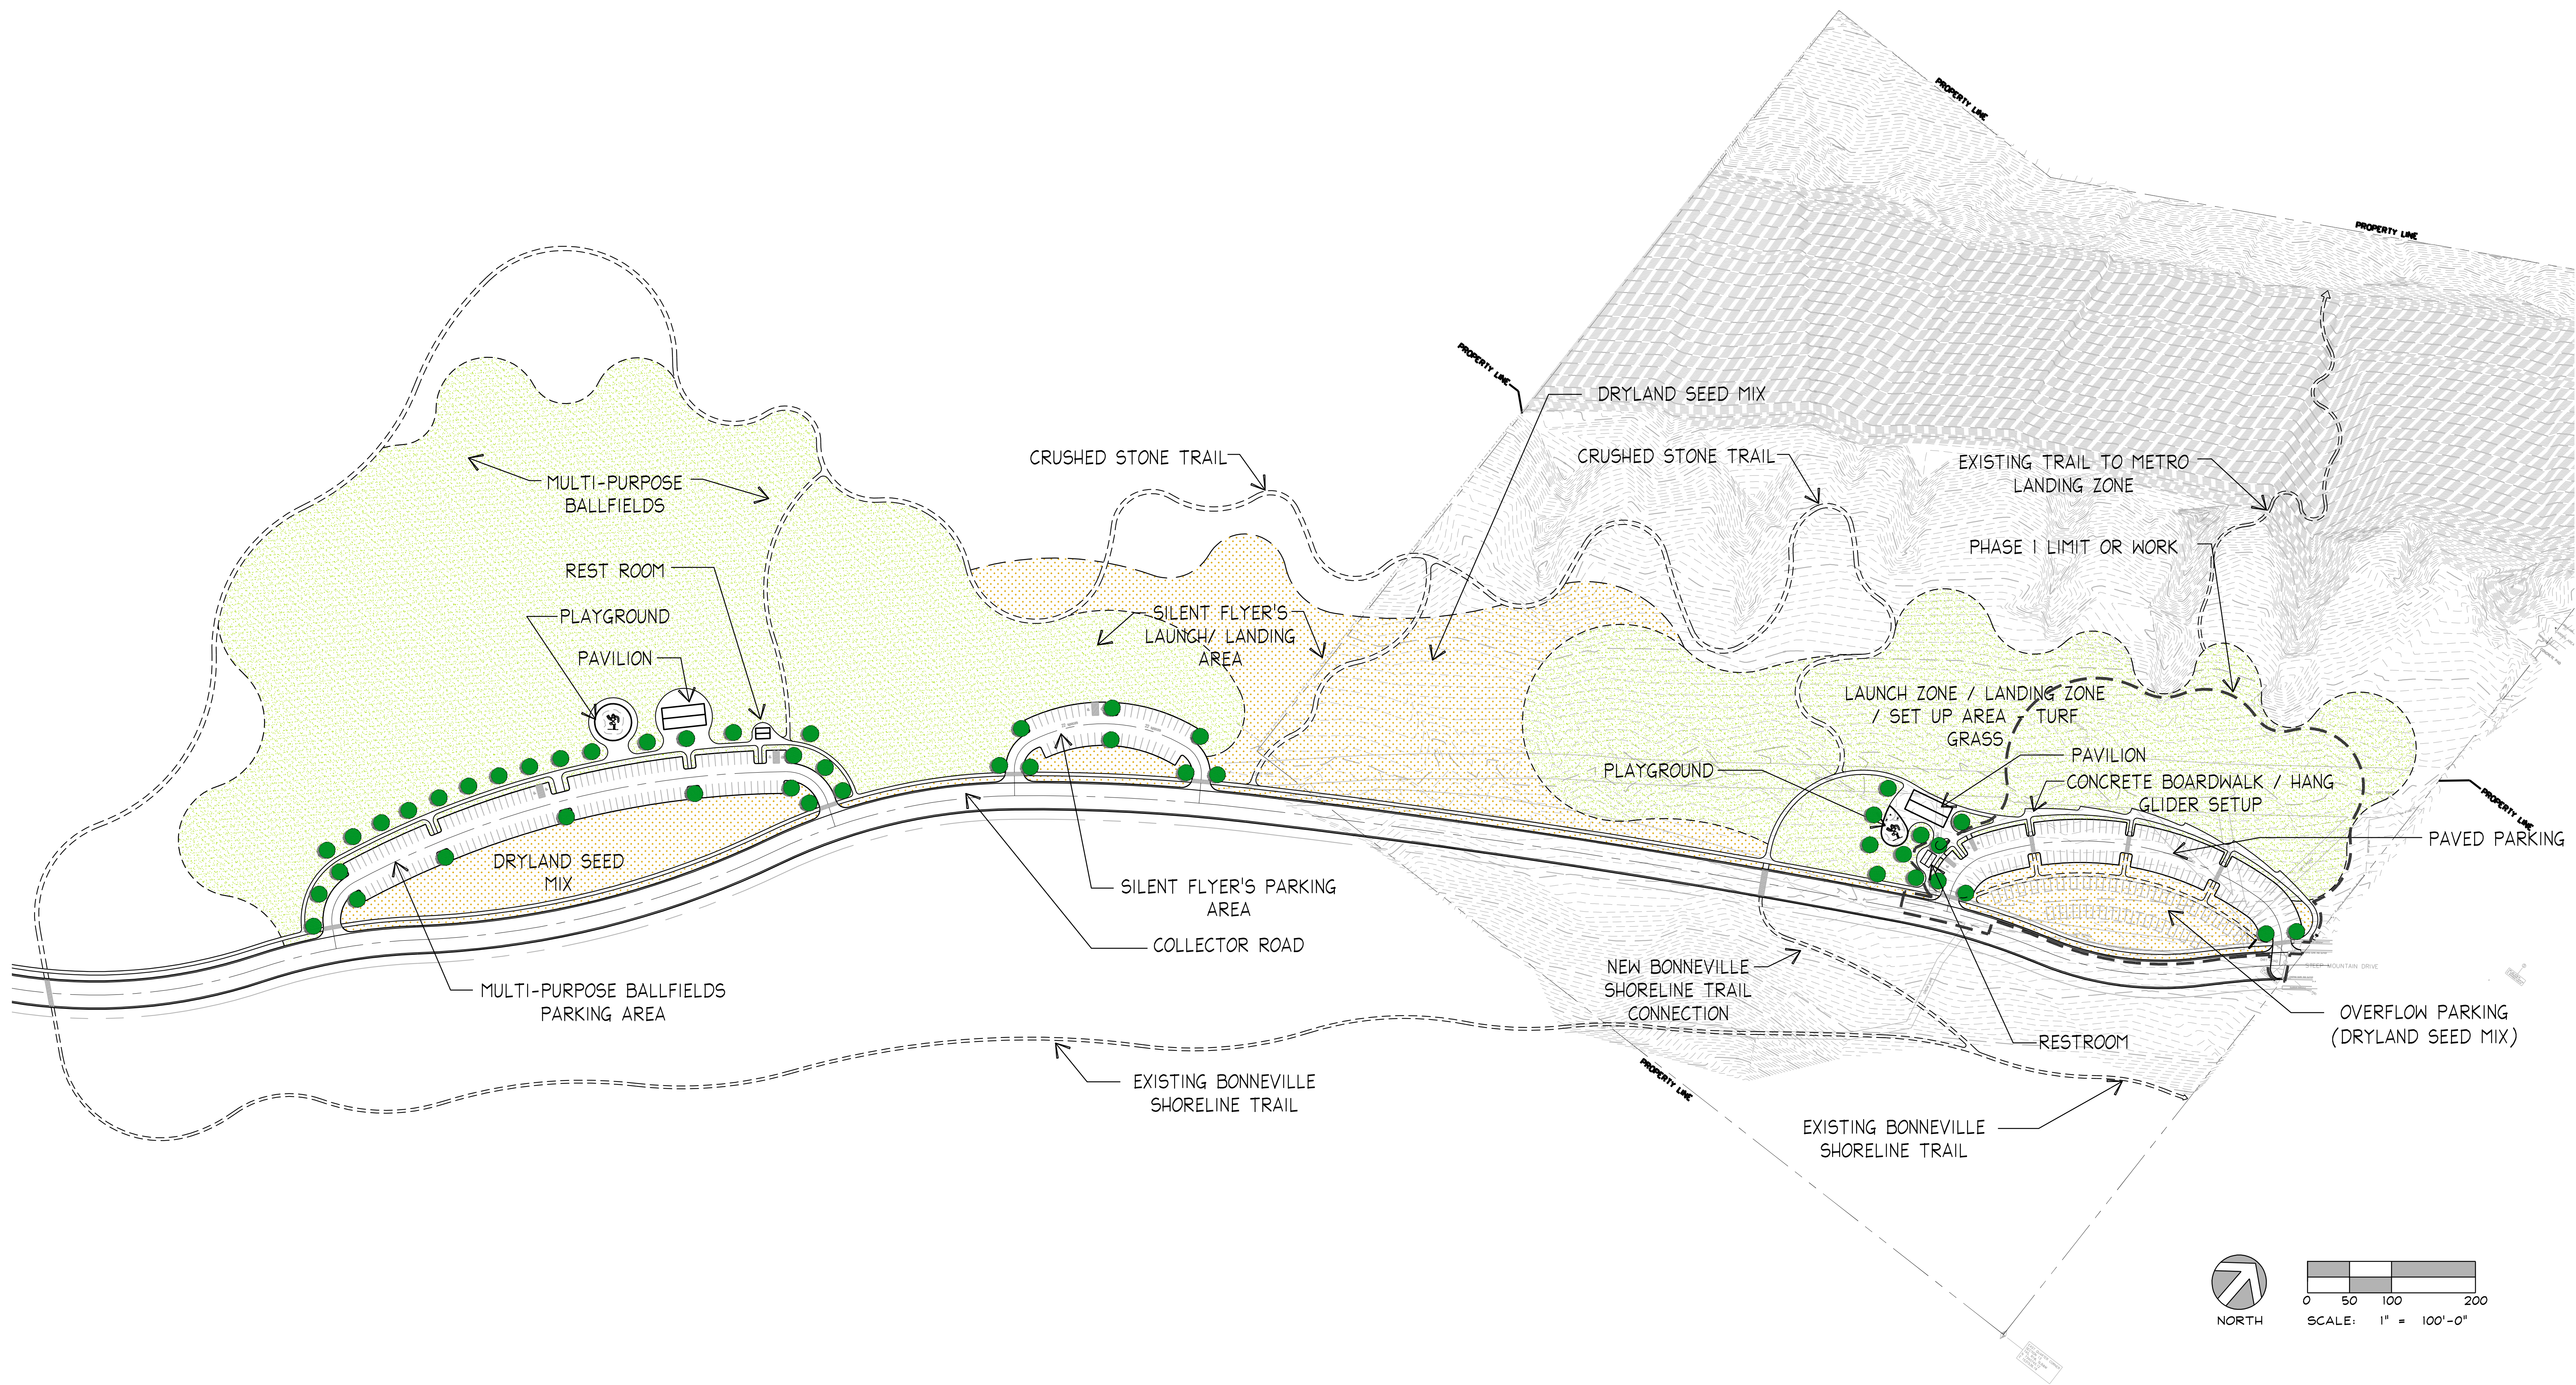

SALT LAKE
COUNTY FLIGHT
PARK

MASTER PLAN

July 20, 2007

File : E:\07008_SLCO Flight Park\Archive\070712\ybase7.dwg Jul 20, 2007 - 5:02pm

SPARANO + MOONEY ARCHITECTURE, INC.
300 SOUTH 400 EAST SUITE 221E SALT LAKE CITY, UT 84111
PHONE: 801.746.0234 FACSIMILE: 801.746.0233
EMAIL: INFO@SPARANOMOONEY.COM

ArcSitio
Design, Inc
Landscape Architecture &
Architectural Site Design

1058 East 2100 South
Salt Lake City, Utah 84106
office 801.487.4923
fax 801.466.3046
www.arcsitiodesign.com