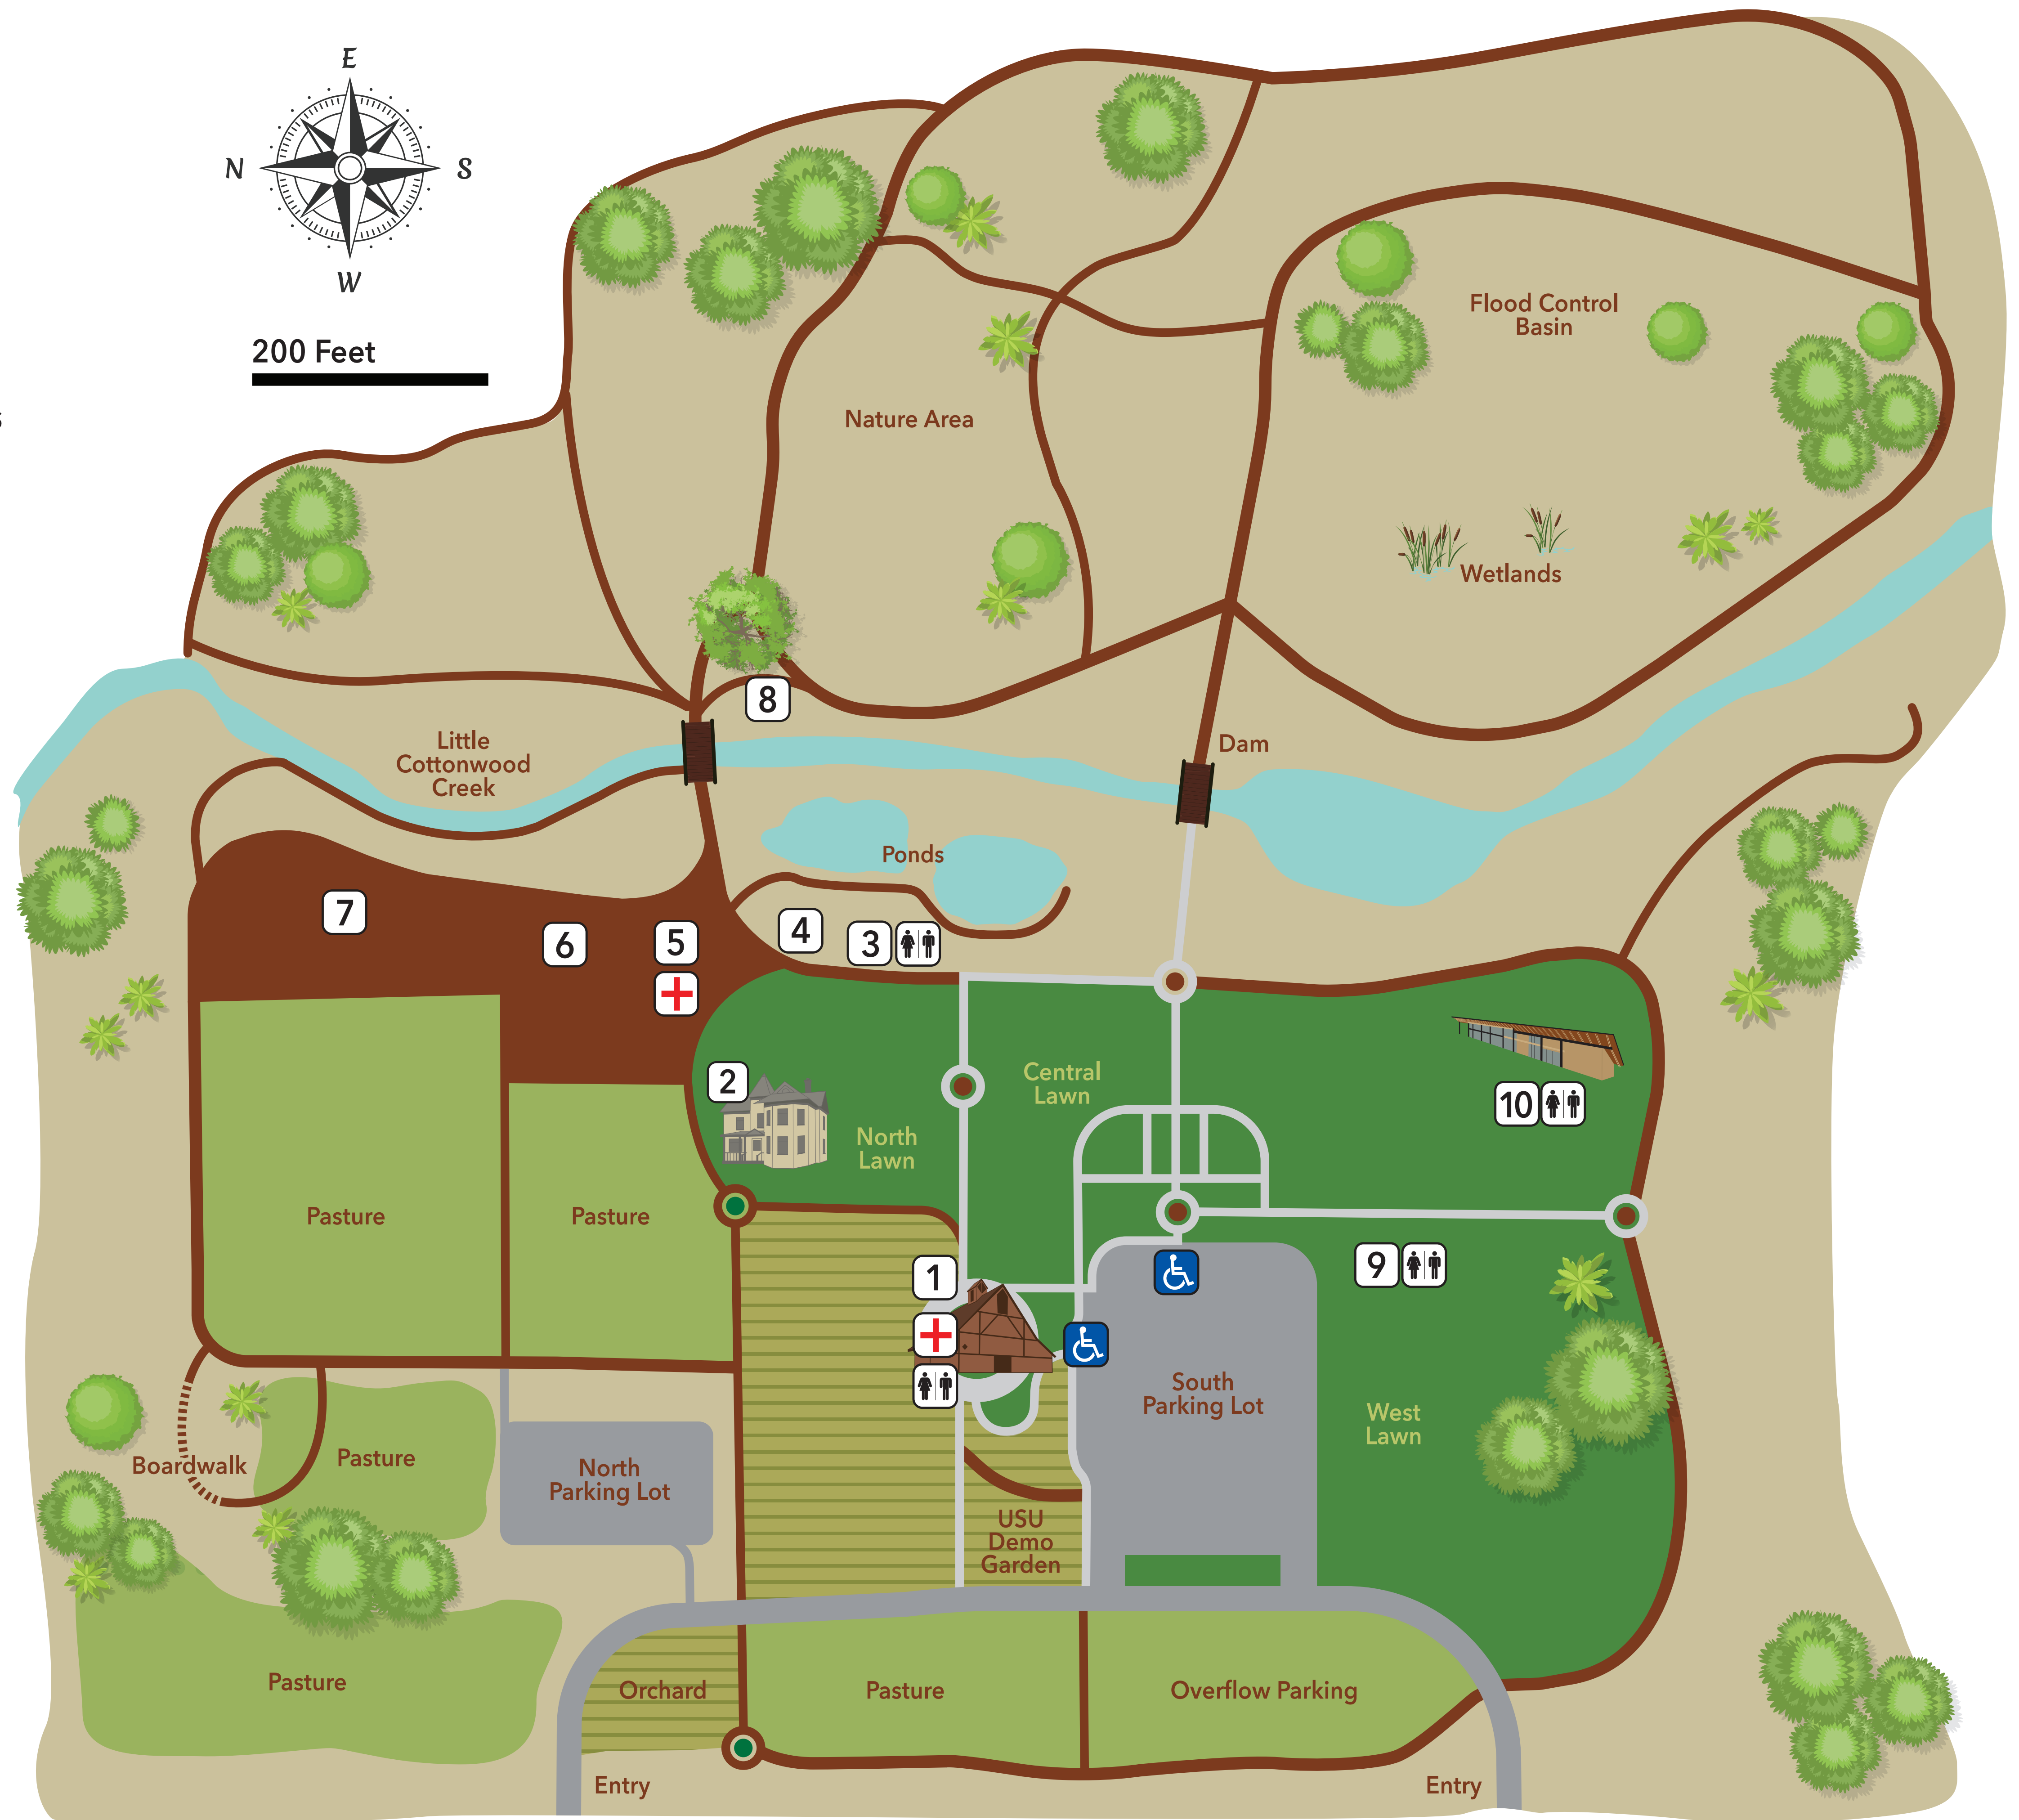

200 Feet

- 1 Activity Barn
- 2 Historic House
- 3 Ice House & Ponds
- 4 Party House
- 5 Rosebud Country Store
- 6 Milk Barn
- 7 Machinery Barn
- 8 Lightning Tree
- 9 Pavilion
- 10 Education Center

- Nature Area & Woodlands
- Pasture
- Lawns & Park Area
- Fields
- Water
- Vehicle Access
- Paved Trail
- Unpaved Trail

- Restrooms & Drinking Fountain
- First Aid

Wheeler Historic Farm will make reasonable modifications to ensure people with disabilities have an equal opportunity to enjoy programs, services, and activities: **385.468.1755**.

slco.to/wheeler-farm