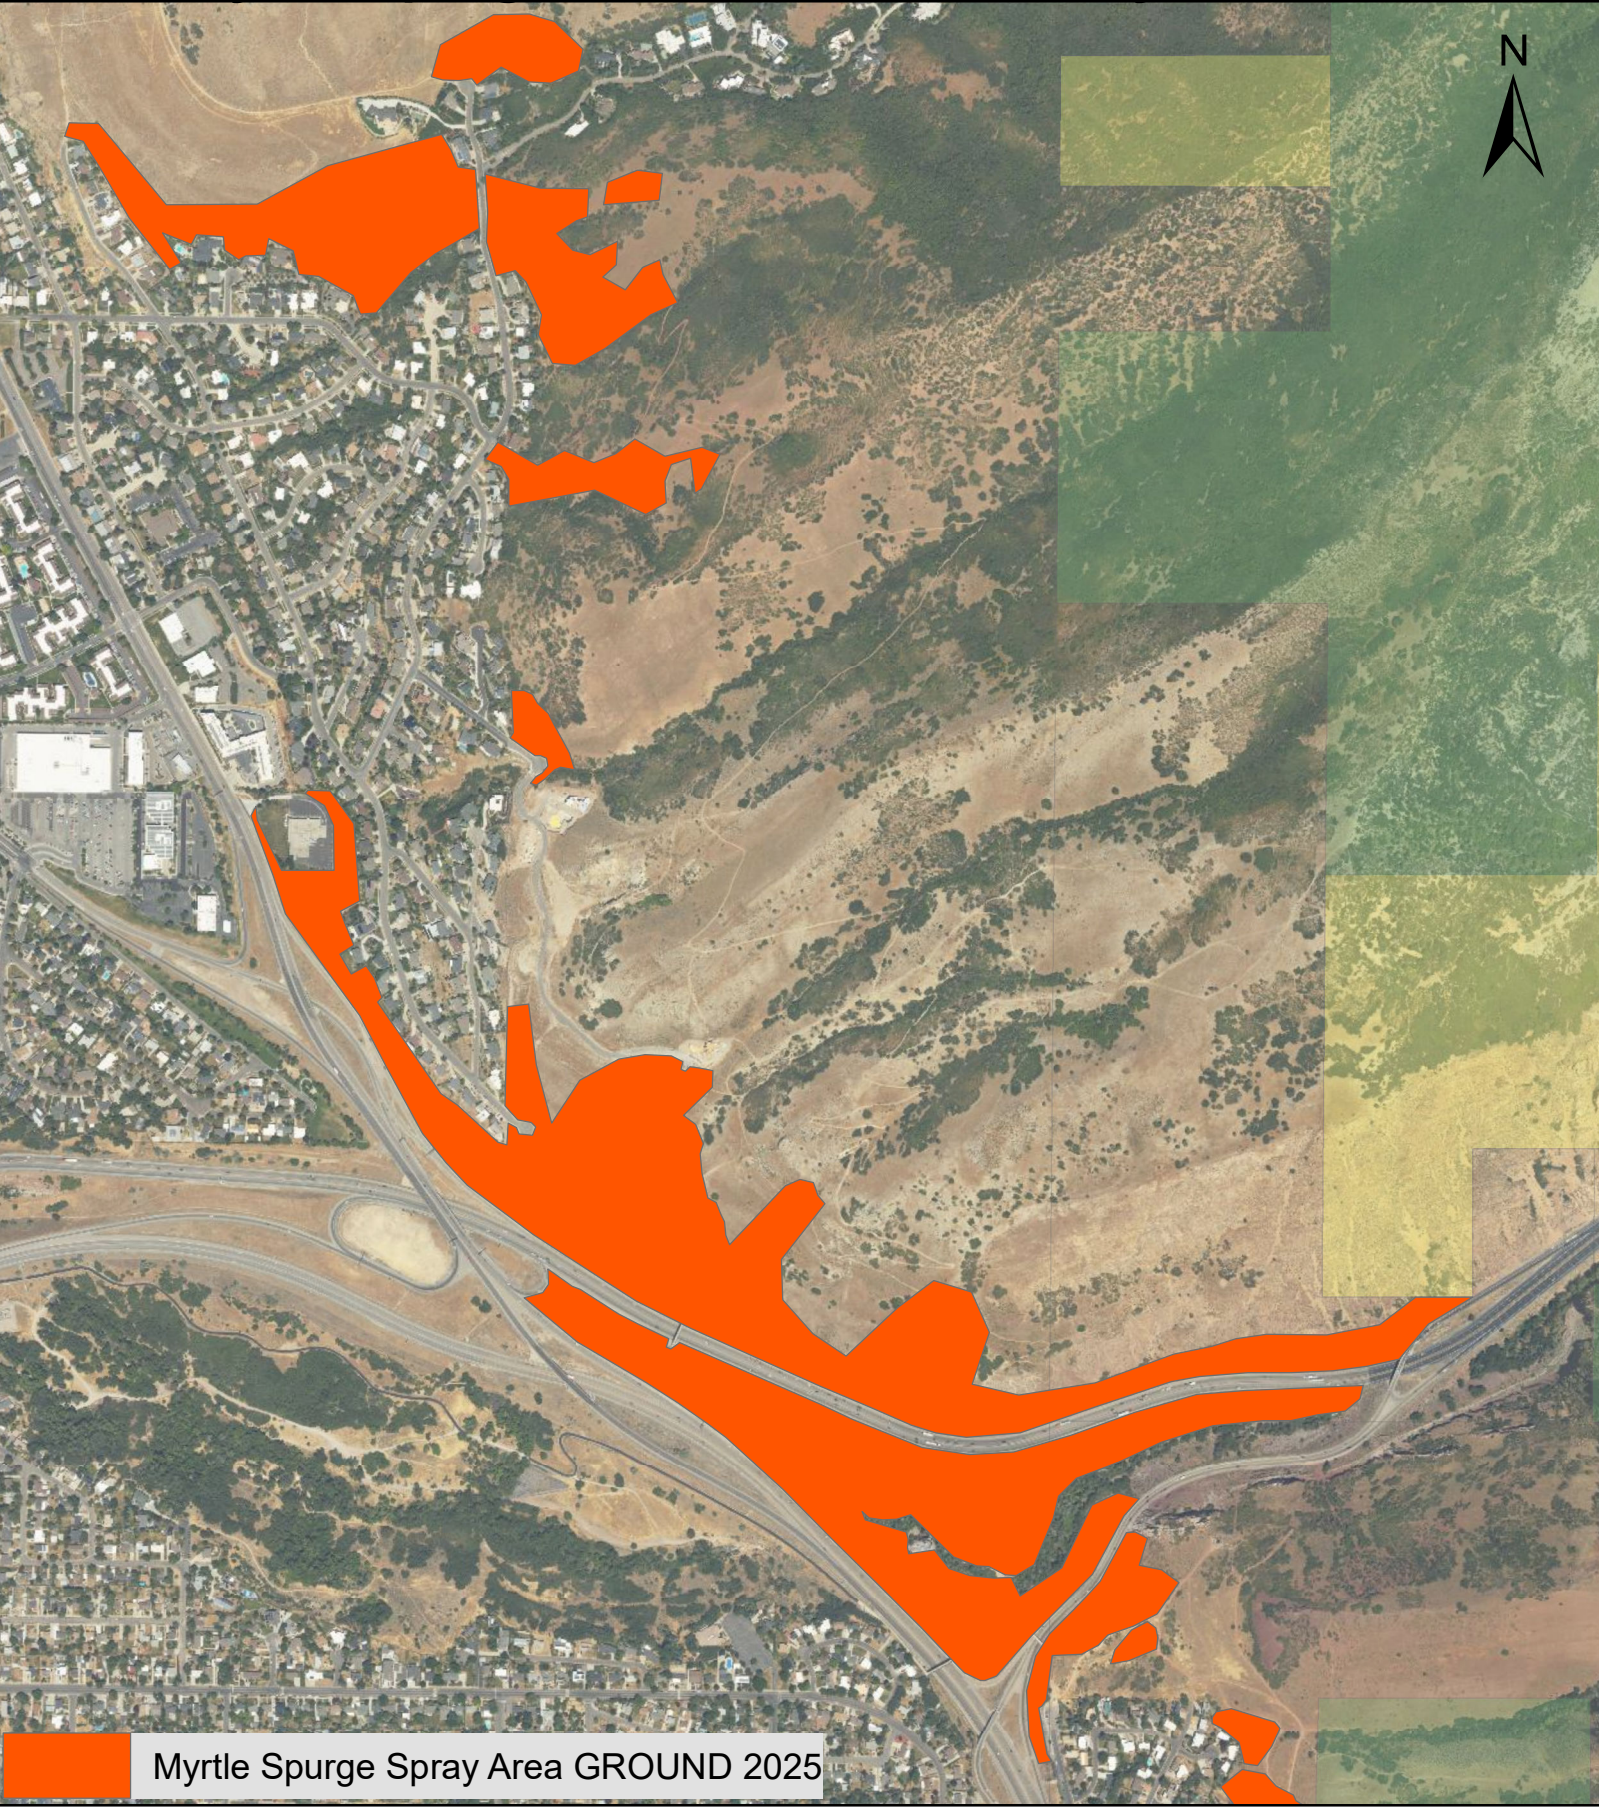

Myrtle Spurge Treatment 2025 Parley's Pointe

Myrtle Spurge Spray Area GROUND 2025

The Utah Division of Wildlife Resources makes no warranty with respect to the accuracy, completeness or usefulness of the data. Utah Division of Wildlife Resources assumes no liability for direct, indirect, special, or consequential damages resulting from the use or misuse of this data or any of the information